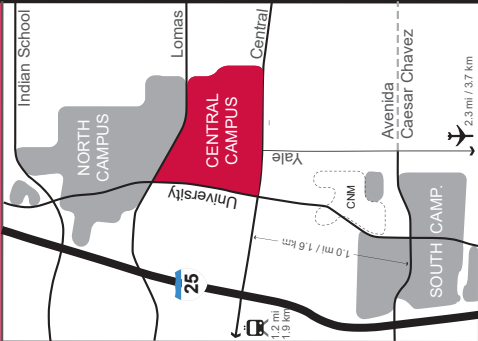

CENTRAL CAMPUS MAP

Planning & Campus Development :: Space Management Office :: spacemgt@unm.edu :: UPDATED: 03-1-2016

Legend

- Visitor / Info Center
- UNM Building
See Campus Building List for building No.
- Student Housing
- Food Services
- UNM Campus Library
- Hospital
- Parking Structure
- Metered Parking
- Surface Parking Lot
- Permit Type Required
- UNM Parking Shuttle

Campus Index Map

Clery Key

- Public Property
- On Campus
- Residential (on campus)

SCALE
500 ft

Albuquerque International
CNM / Support

City of Albuquerque
Reservoir

Yale Park

Mesa Vista

Terrace

Johns Hopkins

Mesa Vista

Terrace

Johns Hopkins

Mesa Vista

Terrace

Johns Hopkins