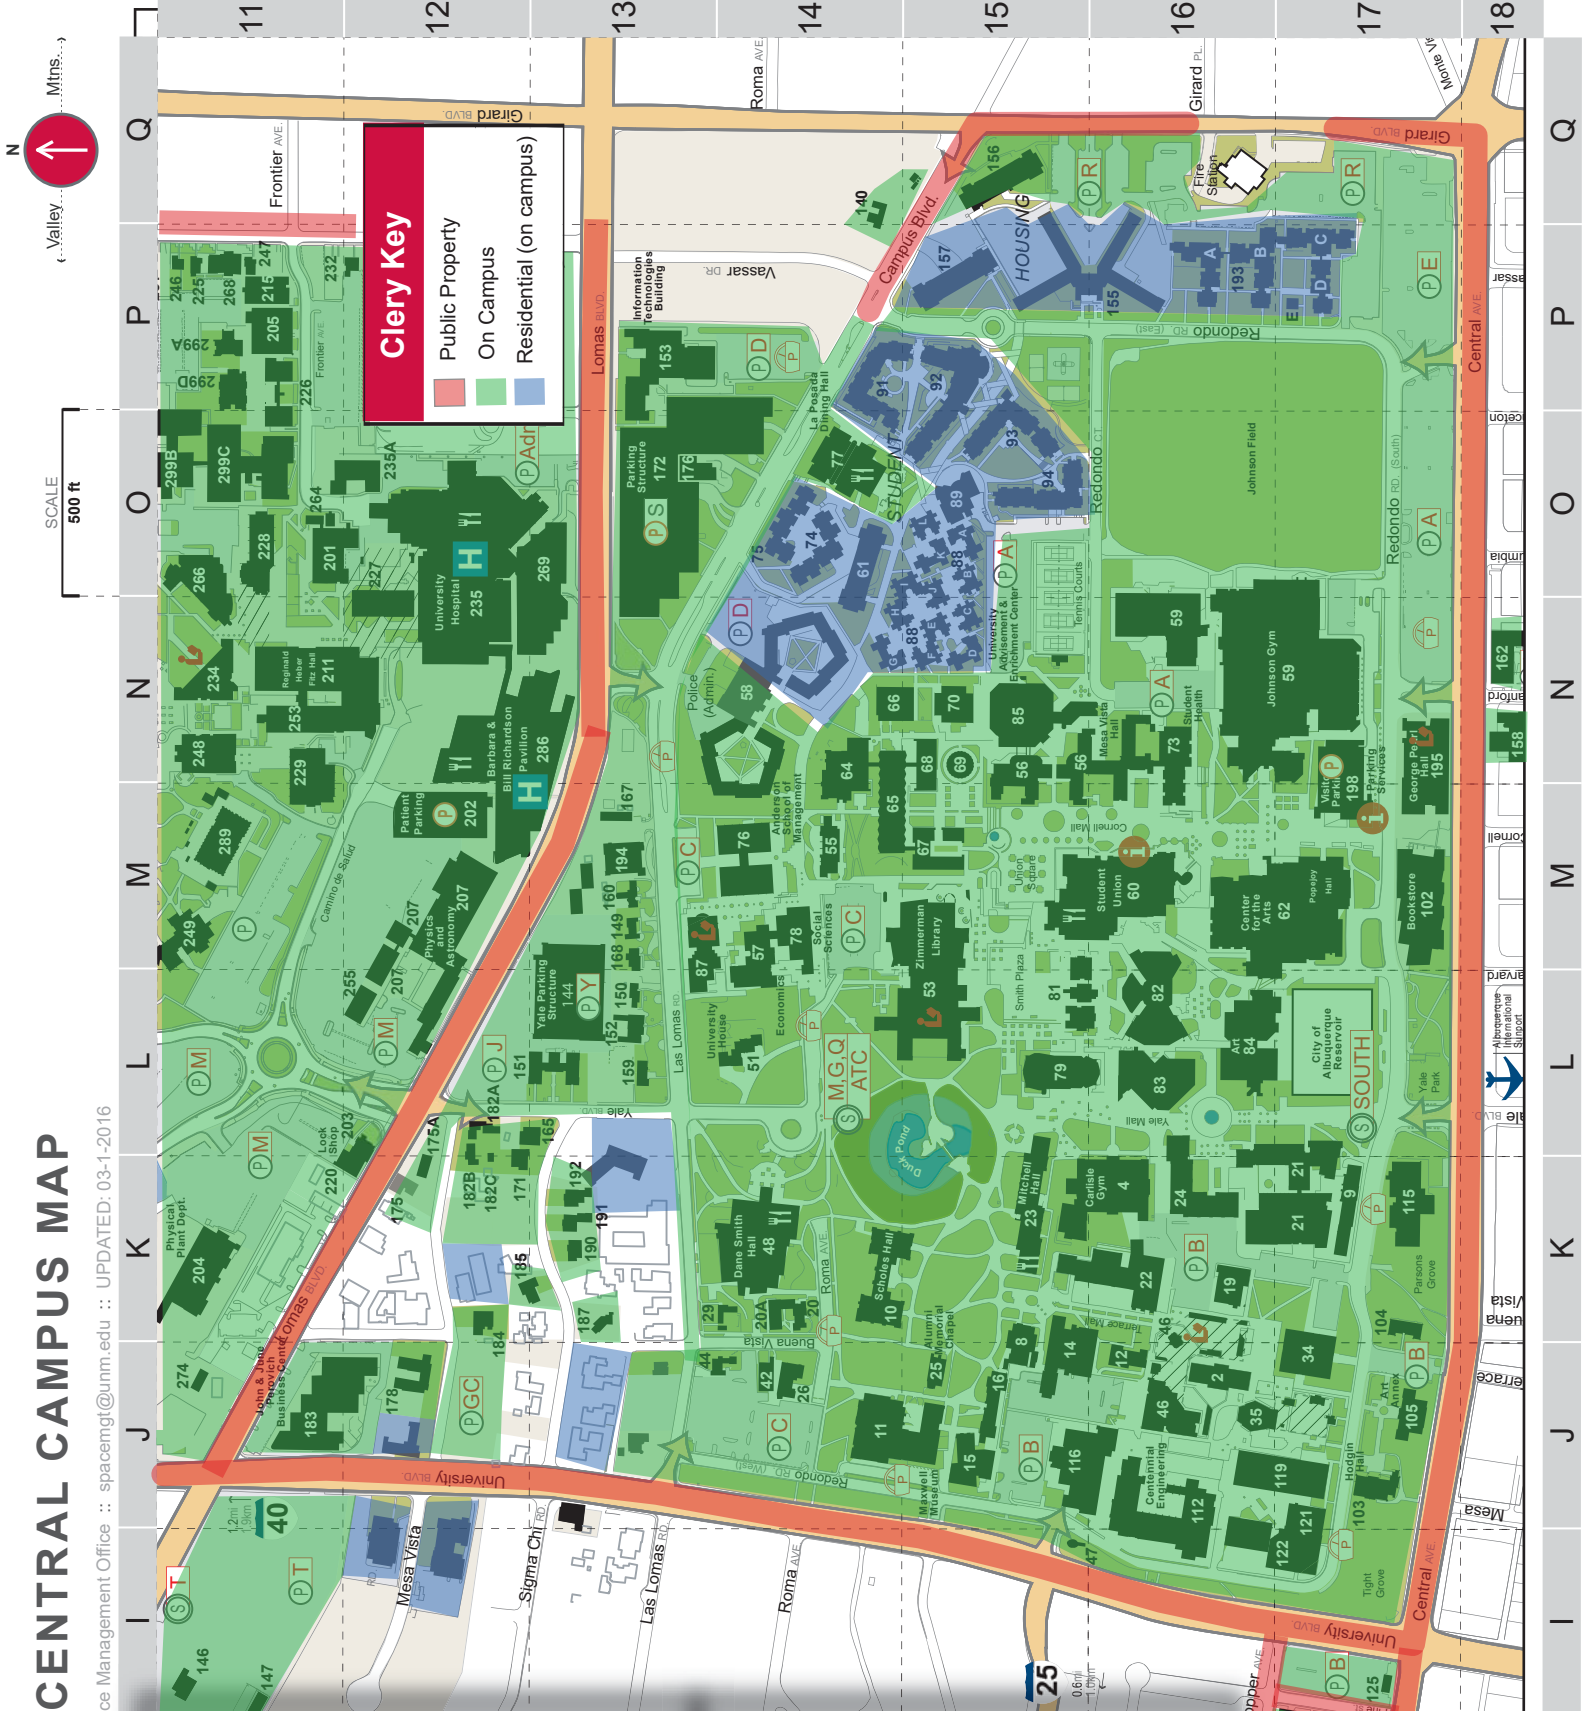

CENTRAL CAMPUS MAP

Planning & Campus Development :: Space Management Office :: spacemgt@unm.edu :: UPDATED: 03-1-2016

Legend

- Visitor / Info Center
- UNM Building
See Campus Building List for building No.
- Student Housing
- Food Services
- UNM Campus Library
- Hospital
- Parking Structure
- Metered Parking
- Surface Parking Lot
- Permit Type Required
- UNM Parking Shuttle

Campus Index Map

Clery Key

- Public Property
- On Campus
- Residential (on campus)

SCALE
500 ft

Albuquerque International
CNM / Support

City of Albuquerque
Reservoir

Yale Park

Mesa Vista

Terrace

Johns Hopkins

Mesa Vista

Terrace

Johns Hopkins

Mesa Vista

Terrace

Johns Hopkins